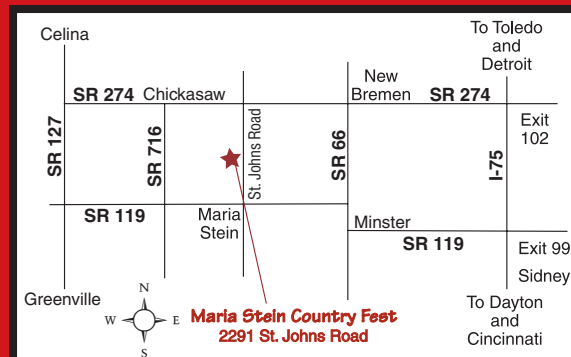

Presale Ride Tickets or
Ride All Weekend Wristbands (\$65 .00)
 Available at the following Locations

MARIA STEIN

Scott's Carryout
 Head Quarters
 Maria Stein Shrine
 Leugers Insurance Agency
 St. Henry Bank
 Maria Stein Branch

CHICKASAW

Osgood Bank

OSGOOD

Osgood Bank

MINSTER

Minster Bank
 Minster Bank in Wagner's IGA

ST. HENRY

St. Henry Bank
 St. Henry Bank-Shell Station

ALL ENTERTAINMENT IS FREE!

www.mscountryfest.com

June 23-25, 2023
MARIA STEIN, OHIO

FREE PARKING • FREE ADMISSION
FREE ENTERTAINMENT

THE FLYING CORTES
TRAPEZE SPECTACULAR

GIVE ANOTHER DAY!

DONOTE

@mscountryfest