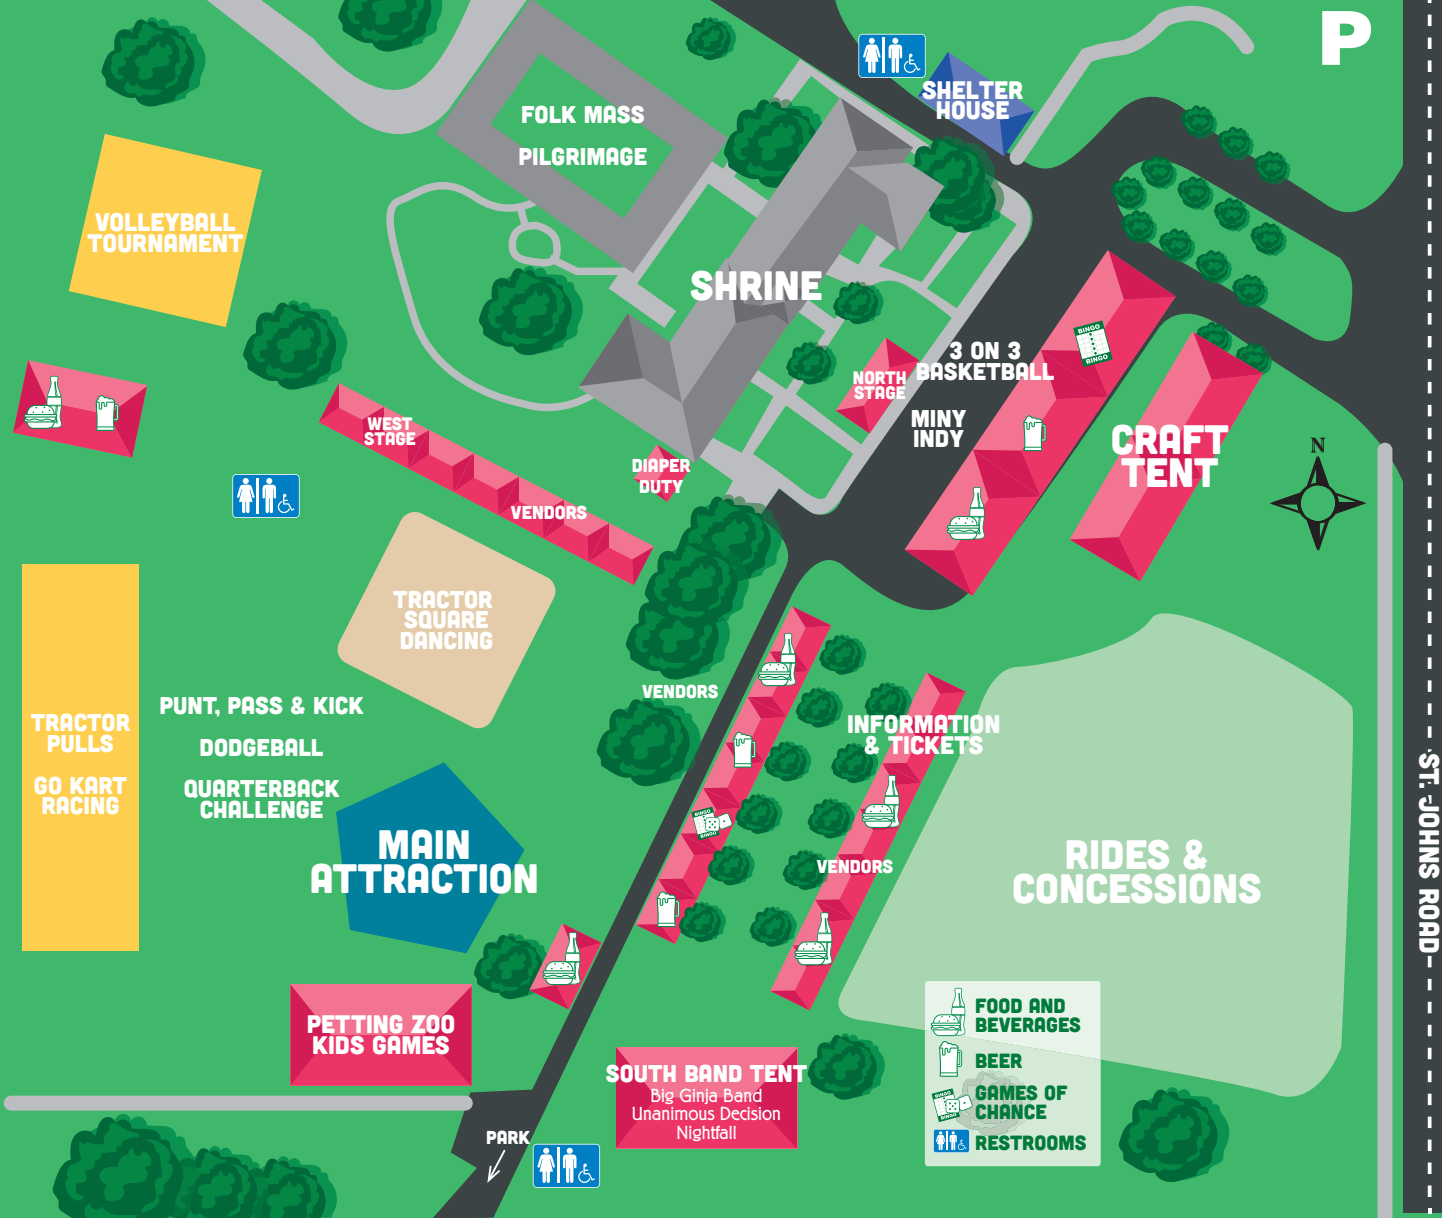

ST. JOHNS ROAD

3-Way Machine & Tool Co.
A Plus Carriers
ACCESS Engineering Solution
Affolder Implement Sales Inc.
Ameriprise Financial - Keith Fledderjohann
Arling Auctioneers Ltd
Bergman Seed & Service LLC
Bernard Masonry
Best One Tire
Betty's Natural Foods
Bobcat of Mercer
Bonbright Distributors
Black Diamond Gun Works, LLC
Boerger Electric, Inc
Briarwood Village
Brick Haus Salon & Spa
Brookside Trucking
Bruns & Homan Construction
Bruns Building & Development
Bruns Excavating
Bud's Chevrolet-Buick-Corvette St. Marys
Bud's Chrysler-Dodge-Jeep Celina
Burke's Petroleum, BP
Buschur Electric, Inc
Buschur Feeds
Buschur's Custom Farm Services, Inc.
Carriage Werkes
Carts & Parts, LLC
Celina Wine Store, Inc.
Celina Manor
Chickasaw Garage Inc.
Chickasaw Machine & Tool, Inc.
Chickasaw Qwik Stop
Choice One Engineering

Coldwater Dental Inc.
-Dr. Ben Wenning DDS., Dr. Kurt Homan DDS
Coldwater Implement Co.
Community Blood Center
Cooper Farms
Cotterman & Company, Inc.
Countryside Consulting and Supply
Creations By Design
Creek Bend Ag
Crown Equipment
Cy Schwieterman, Inc.
Daycare Discoveries
DeMange's Home Place
Detailed Machining
Dickman Supply, Inc.
Doc's Detailing LLC
Dr. Jeff Otte, DIO
Dynamic Weld Corporation
Edward Jones - John Yader
Edward Jones - Ross Brown
Eikenberry Retirement Planning
Elmwood Assisted Living - New Bremen
Erin Abels, Attorney at Law
Everman Transport
Far Motors
Farm Credit Mid America
Fennig-Homan Agri Business
First National Bank - New Bremen
Five Star Truck Wash
Fleck Farms - Livestock and Grain
Floral Reflections
Fortkamp Foam
Fortman Crescent Linen Services

2023 SPONSORS

Fox Supply
Fullenkamp's Frenchtown Trailer Sales
G. A. Wintzer & Sons, Co.
Gehret Funeral Home
Gel's IGA
Gilbert Furniture
Gilbert Station Bar & Grill
Goettemoeller Ag Lime
Grand Lake Eyecare, LLC
Head-Quarters Beauty Salon
Healthy Lawns Inc.
Heckman Outdoor Power LLC
Heitkamp Developers, Inc.
HMS Parts and Services LLC
Homan, Inc.
Homan's Insurance Agency
Homan's Gun Shop
Howell, Gast-Schlatter and Co., LPA
Huelsman Automotive, Inc.
Huelsman Trucking
Hull Brothers Inc.
Innovative Office Solutions, Inc
Jackson Garage
Jewelry Barn-Russia, Ohio
J's Concrete
Katterhenry Investment Group
of Nest Capitol
Kenn-Feld Group
Kerns Auto Group
Klosterman Concrete & Construction, Inc.
Knapschaefer Insurance - Jill Muhlenkamp
Knights of St. John Community 313