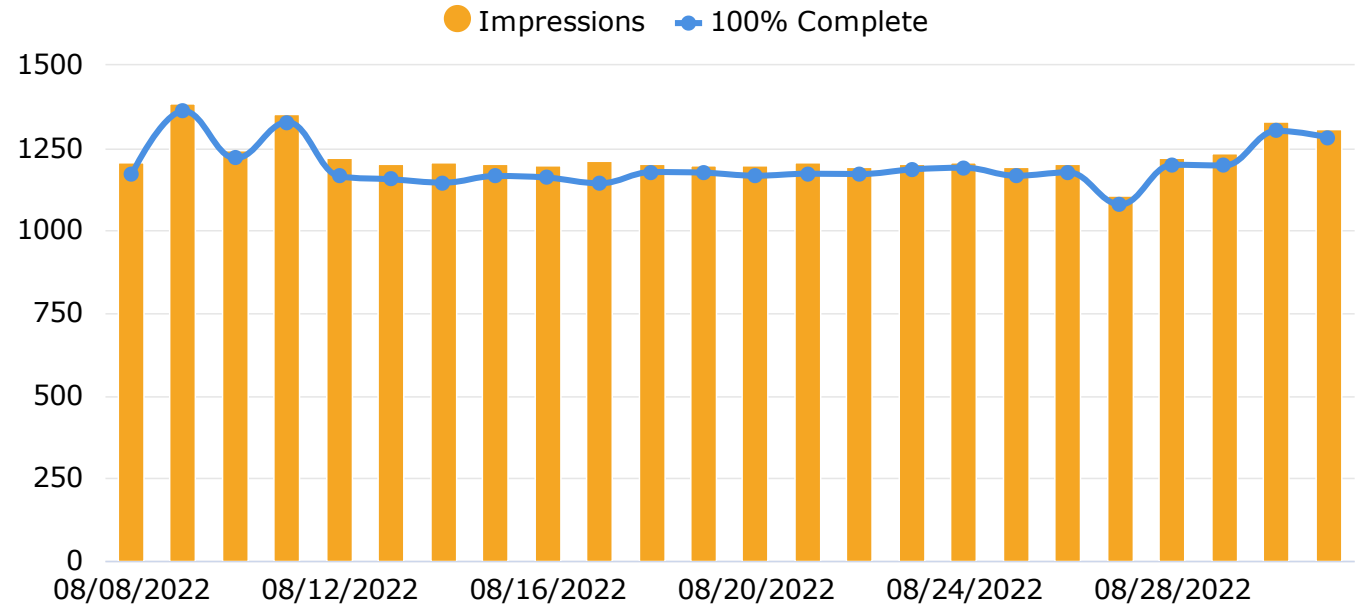

29,441

Total Impressions

28,647

100% Complete

97.30%

View Completion Rate

OTT/CTV

Campaign Name	Impressions
TR_BigOTires_080822-083122_35114479D_RSS_VideoAny...	29,441
Total	29,441

Ad Name	Impressions
IN-Big_O_Ad_-_30_Seconds	14,926
IN-Big_O_Ad_-_15_Seconds	8,063
IN-Big_O_Ad_-_60_Seconds.mp4	6,452
Total	29,441

Breakdown by View Completion

● 0 - 24% View Completion
 ● 25 - 49% View Completion
 ● 50 - 74% View Completion
 ● 75 - 99% View Completion
 ● 100% Complete