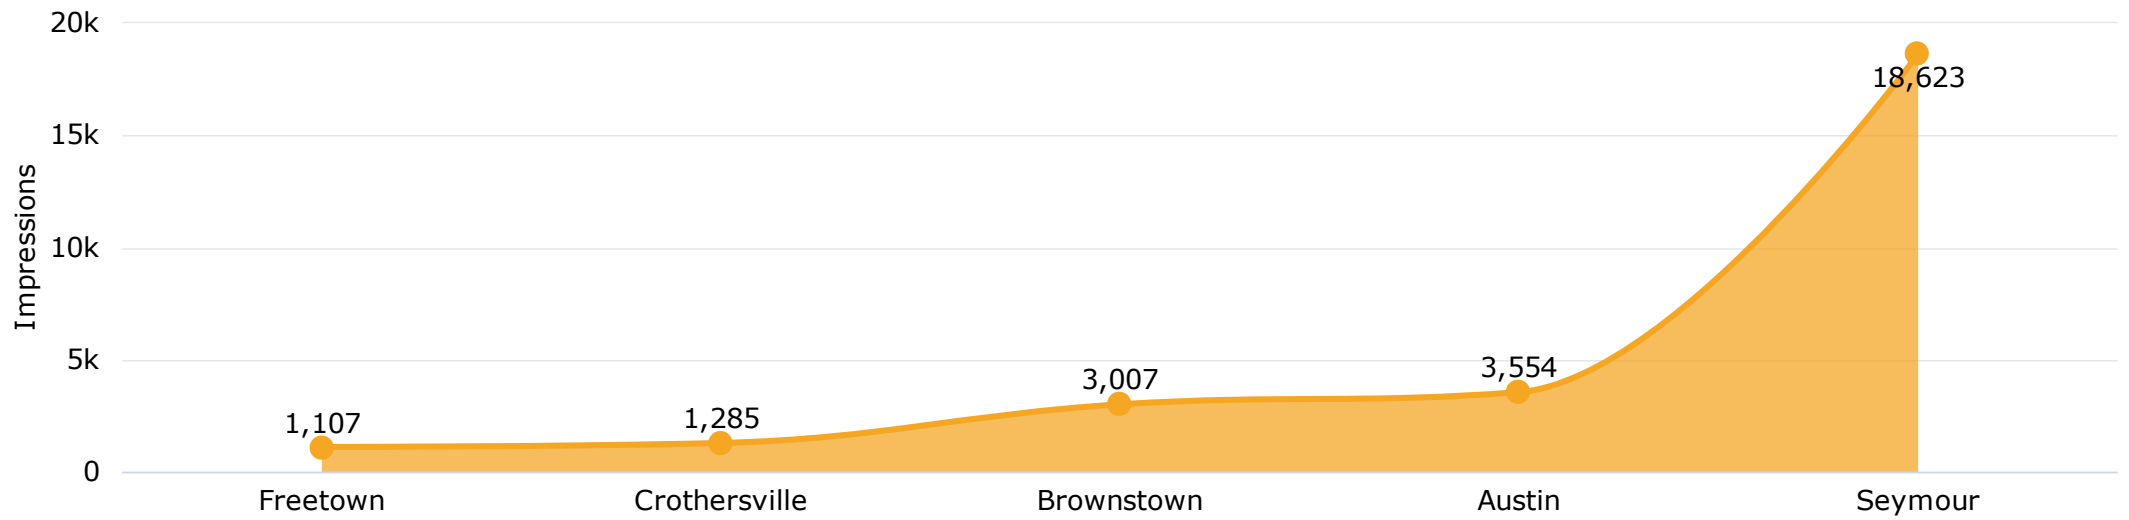

28,647

100% Complete

Campaign Name	0 - 24% View Completion	25 - 49% View Completion	50 - 74% View Completion	75 - 99% View Completion	100% Complete	Impressions
TR_BigOTires_080822-083122_35114479D_...	234	160	155	245	28,647	29,441
Total	234	160	155	245	28,647	29,441

Days of the Week

Day of Week	Impressions	100% Complete	View Completion Rate
Sunday	3,633	3,516	96.78%
Monday	4,839	4,702	97.17%
Tuesday	5,121	5,009	97.81%
Wednesday	4,970	4,834	97.26%
Thursday	3,750	3,671	97.89%
Friday	3,621	3,515	97.07%
Saturday	3,507	3,400	96.95%
Total	29,441	28,647	97.30%

View Completion by Domain

Domain Name	Impressions	100% Complete	View Completion Rate
74519	12,614	12,407	98.36%
G15147002586	1,858	1,814	97.63%
B00KDSGIPK	1,191	1,173	98.49%
b00kdsgipk	1,086	1,068	98.34%
457877	998	957	95.89%
g15147002586	754	720	95.49%
474301	561	505	90.02%
G18229011675	367	354	96.46%
686 rows not shown			
Total	29,441	28,647	97.30%

Top 25 Cities by Impressions

City	Impressions
Vallonia	698
Medora	605
Norman	534
Unknown	28