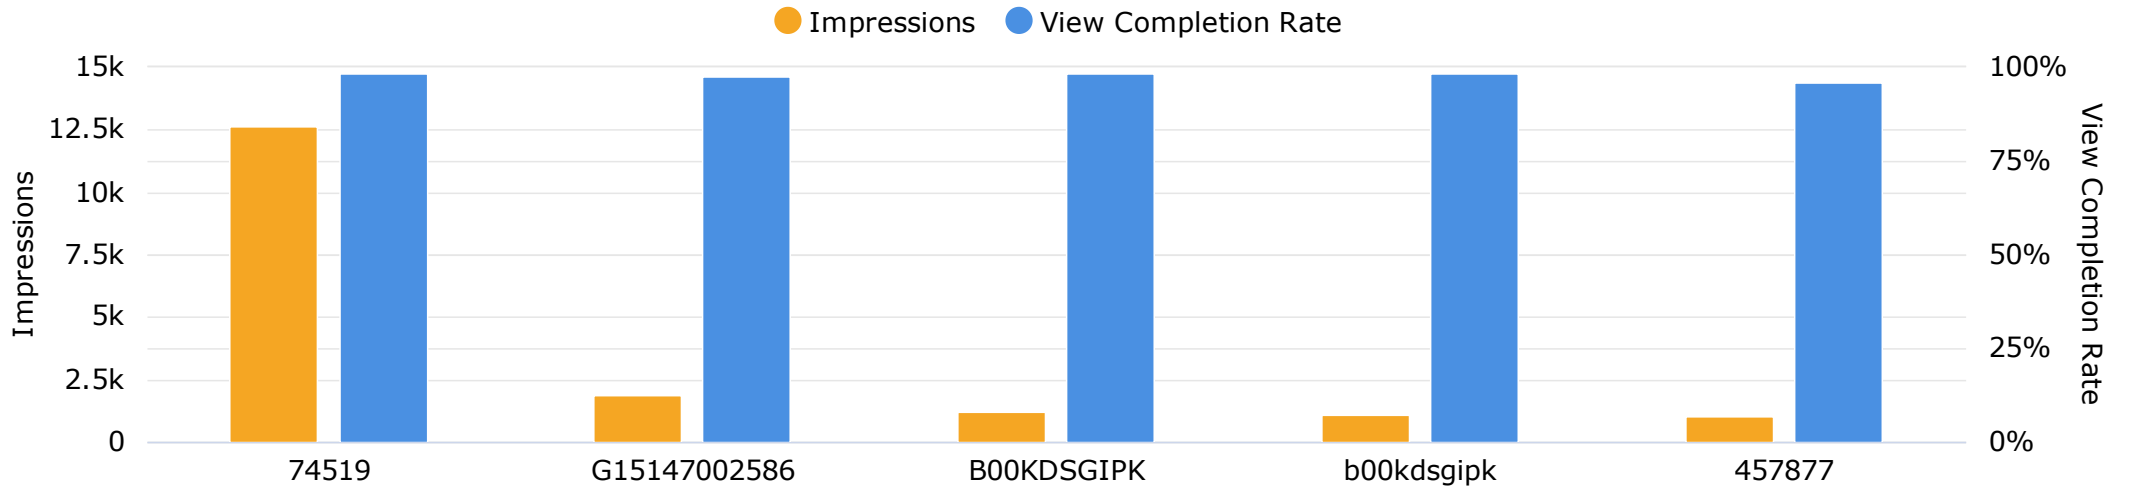

View Completion by Domain

Domain Name	Impressions	100% Complete	View Completion Rate
74519	12,614	12,407	98.36%
G15147002586	1,858	1,814	97.63%
B00KDSGIPK	1,191	1,173	98.49%
b00kdsgipk	1,086	1,068	98.34%
457877	998	957	95.89%
g15147002586	754	720	95.49%
474301	561	505	90.02%
G18229011675	367	354	96.46%
686 rows not shown			
Total	29,441	28,647	97.30%