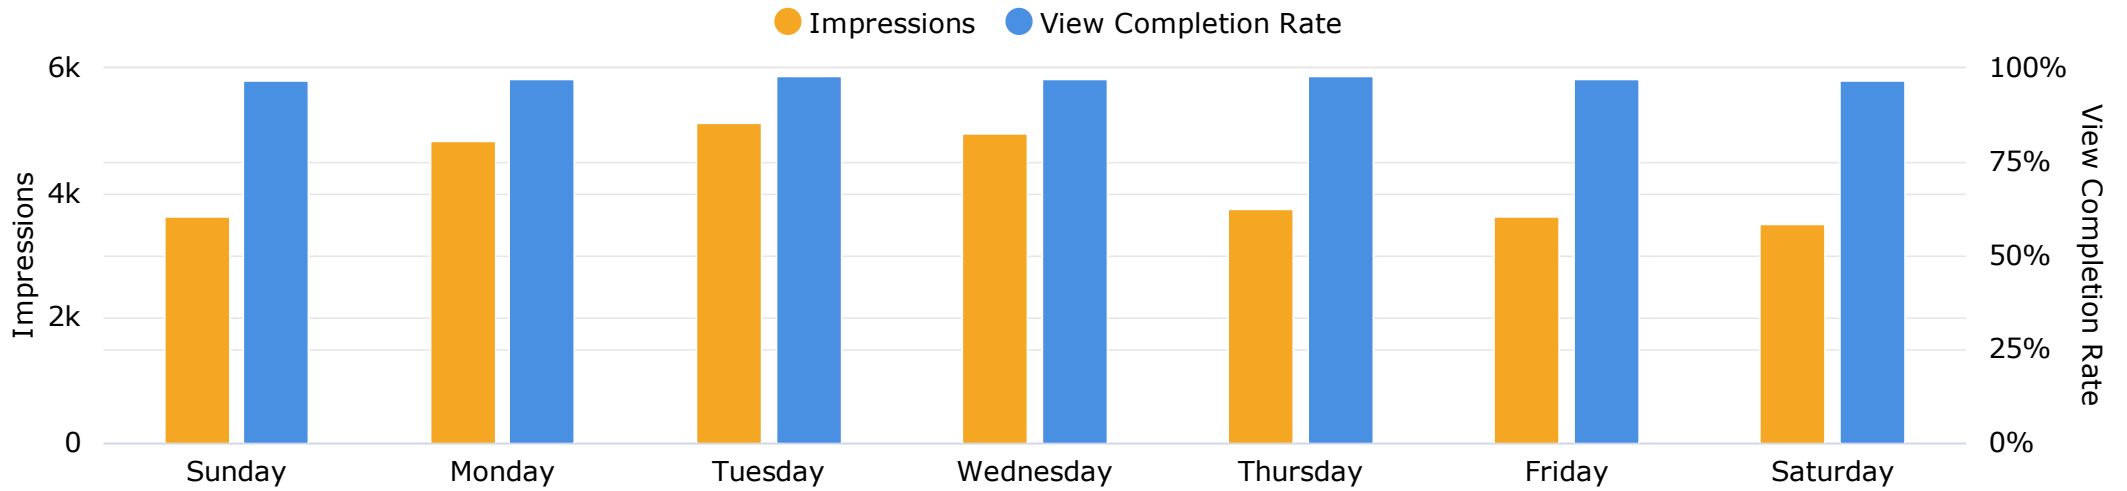

Days of the Week

Day of Week	Impressions	100% Complete	View Completion Rate
Sunday	3,633	3,516	96.78%
Monday	4,839	4,702	97.17%
Tuesday	5,121	5,009	97.81%
Wednesday	4,970	4,834	97.26%
Thursday	3,750	3,671	97.89%
Friday	3,621	3,515	97.07%
Saturday	3,507	3,400	96.95%
Total	29,441	28,647	97.30%